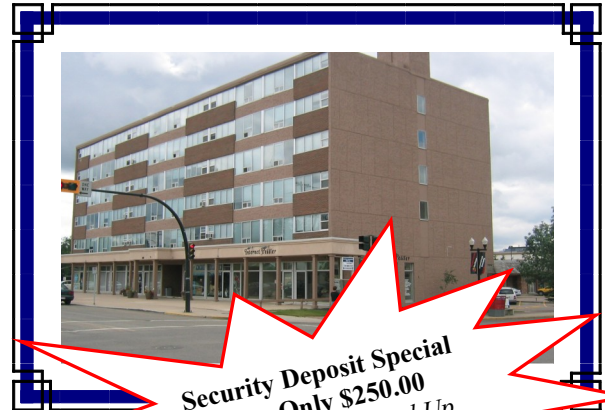

Lexington Place

4820 - 47 Avenue
Geri at 403-346-4564

*Affordable
Luxury adult
Living!*

*Heat, Water &
Power included!*

Elevator!

*Located in the heart
of
Red Deer!*

*Just seconds
from all
amenities!*

And so much more!

**Security Deposit Special
Now Only \$250.00
50 Years Young and Up**

<u>Units Offered</u>	<u>Rental Rate</u>	<u>6, 12 & 18 Lease Rate</u>	<u>Security Deposit</u>
1 Bedroom	\$750	\$725	\$500
2 Bedrooms	\$850	\$850	\$500